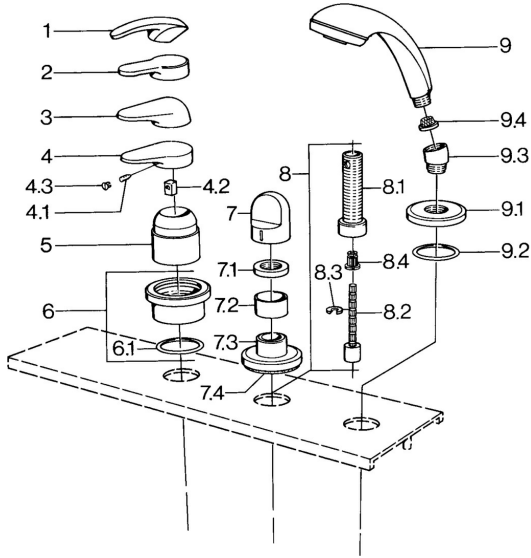

## Spare parts

### SP03639030

	Name	Code
4.1	Screw, M5x8, SW2.5	59904755
4.2	Bushing	59904778
4.3	Plug, hot/cold	59906705
6	Cover plate Chrome <b>Discontinued</b>	59911191
6.1	O-ring, d 55x2.5 <b>Discontinued</b>	59911225
7	Handle White <b>Discontinued</b>	59910364
7	Handle Chrome	59910363
7.1	Disk, M24x1.5	59910159
7.3	Cover flange Chrome/Satin <b>Discontinued</b>	59910095
7.3	Cover flange, d 70 mm Chrome	59910094
7.3	Cover flange White <b>Discontinued</b>	59910096
8	Raising kit, 80 mm	59910424
8.1	Threaded sleeve, M24x1.5	59910100
8.2	Inside spindle	59910379
8.3	Ring	59910694
8.4	Adapter White	59910235
9	Hand shower Chrome/Satin <b>Discontinued</b>	599043392
9	Hand shower Chrome/Satin <b>Discontinued</b>	599043302
9	Hand shower Chrome <b>Discontinued</b>	04320100
9	Hand shower White/Edelmessing <b>Discontinued</b>	599043303
9	Hand shower Edelmessing <b>Discontinued</b>	599043305
9	Hand shower Chrome/Edelmessing <b>Discontinued</b>	599043304
9	Hand shower Chrome/Gold <b>Discontinued</b>	599043390
9.1	Cover flange Chrome	59910125
9.2	O-ring, 54x3 <b>Discontinued</b>	59901107
9.3	Angle connector Chrome	59911197
9.3	Angle connector Satin <b>Discontinued</b>	59911198
9.3	Angle connector White <b>Discontinued</b>	59911202
9.4	Strainer	59906859