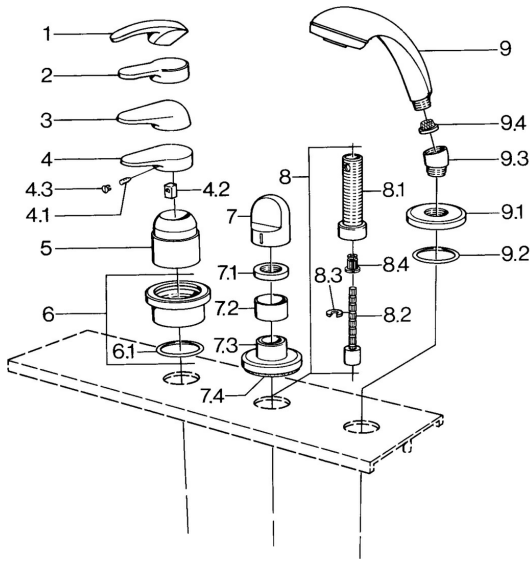

EAN: 4015474671409
static.hansa.com/0363903092

Spare parts

SP03639030

	Name	Code
4.1	Screw, M5x8, SW2.5	59904755
4.2	Bushing	59904778
4.3	Plug, hot/cold	59906705
6	Cover plate Chrome Discontinued	59911191
6.1	O-ring, d 55x2.5 Discontinued	59911225
7	Handle White Discontinued	59910364
7	Handle Chrome	59910363
7.1	Disk, M24x1.5	59910159
7.3	Cover flange Chrome/Satin Discontinued	59910095
7.3	Cover flange, d 70 mm Chrome	59910094
7.3	Cover flange White Discontinued	59910096
8	Raising kit, 80 mm	59910424
8.1	Threaded sleeve, M24x1.5	59910100
8.2	Inside spindle	59910379
8.3	Ring	59910694
8.4	Adapter White	59910235
9	Hand shower Chrome/Satin Discontinued	599043392
9	Hand shower Chrome/Satin Discontinued	599043302
9	Hand shower Chrome Discontinued	04320100
9	Hand shower White/Edelmessing Discontinued	599043303
9	Hand shower Edelmessing Discontinued	599043305
9	Hand shower Chrome/Edelmessing Discontinued	599043304
9	Hand shower Chrome/Gold Discontinued	599043390
9.1	Cover flange Chrome	59910125
9.2	O-ring, 54x3 Discontinued	59901107
9.3	Angle connector Chrome	59911197
9.3	Angle connector Satin Discontinued	59911198
9.3	Angle connector White Discontinued	59911202
9.4	Strainer	59906859