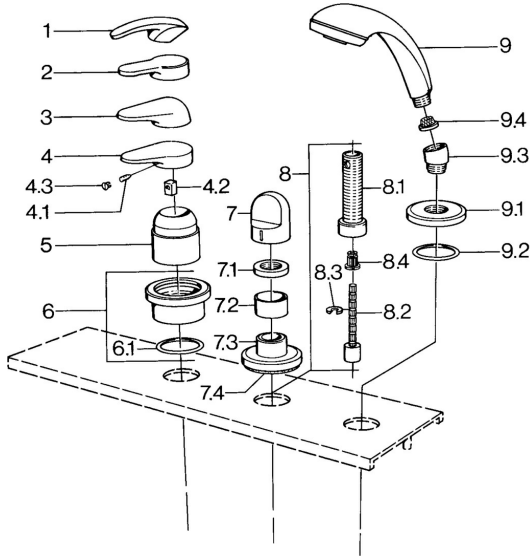

EAN: 4015474671430
static.hansa.com/0363903084

Spare parts

SP03639030

	Name	Code
4.1	Screw, M5x8, SW2.5	59904755
4.2	Bushing	59904778
4.3	Plug, hot/cold	59906705
6	Cover plate Chrome Discontinued	59911191
6.1	O-ring, d 55x2.5 Discontinued	59911225
7	Handle White Discontinued	59910364
7	Handle Chrome	59910363
7.1	Disk, M24x1.5	59910159
7.3	Cover flange Chrome/Satin Discontinued	59910095
7.3	Cover flange, d 70 mm Chrome	59910094
7.3	Cover flange White Discontinued	59910096
8	Raising kit, 80 mm	59910424
8.1	Threaded sleeve, M24x1.5	59910100
8.2	Inside spindle	59910379
8.3	Ring	59910694
8.4	Adapter White	59910235
9	Hand shower Chrome/Satin Discontinued	599043392
9	Hand shower Chrome/Satin Discontinued	599043302
9	Hand shower Chrome Discontinued	04320100
9	Hand shower White/Edelmessing Discontinued	599043303
9	Hand shower Edelmessing Discontinued	599043305
9	Hand shower Chrome/Edelmessing Discontinued	599043304
9	Hand shower Chrome/Gold Discontinued	599043390
9.1	Cover flange Chrome	59910125
9.2	O-ring, 54x3 Discontinued	59901107
9.3	Angle connector Chrome	59911197
9.3	Angle connector Satin Discontinued	59911198
9.3	Angle connector White Discontinued	59911202
9.4	Strainer	59906859