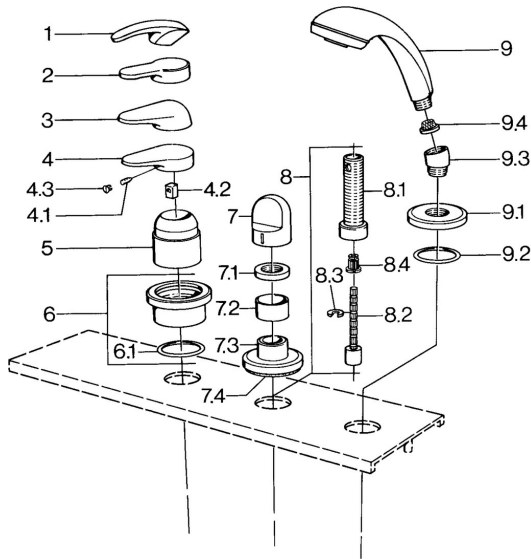

EAN: 4015474671485
static.hansa.com/0363903081

Spare parts

SP03639030

	Name	Code
4.1	Screw, M5x8, SW2.5	59904755
4.2	Bushing	59904778
4.3	Plug, hot/cold	59906705
6	Cover plate Chrome Discontinued	59911191
6.1	O-ring, d 55x2.5 Discontinued	59911225
7	Handle White Discontinued	59910364
7	Handle Chrome	59910363
7.1	Disk, M24x1.5	59910159
7.3	Cover flange Chrome/Satin Discontinued	59910095
7.3	Cover flange, d 70 mm Chrome	59910094
7.3	Cover flange White Discontinued	59910096
8	Raising kit, 80 mm	59910424
8.1	Threaded sleeve, M24x1.5	59910100
8.2	Inside spindle	59910379
8.3	Ring	59910694
8.4	Adapter White	59910235
9	Hand shower Chrome/Satin Discontinued	599043392
9	Hand shower Chrome/Satin Discontinued	599043302
9	Hand shower Chrome Discontinued	04320100
9	Hand shower White/Edelmessing Discontinued	599043303
9	Hand shower Edelmessing Discontinued	599043305
9	Hand shower Chrome/Edelmessing Discontinued	599043304
9	Hand shower Chrome/Gold Discontinued	599043390
9.1	Cover flange Chrome	59910125
9.2	O-ring, 54x3 Discontinued	59901107
9.3	Angle connector Chrome	59911197
9.3	Angle connector Satin Discontinued	59911198
9.3	Angle connector White Discontinued	59911202
9.4	Strainer	59906859