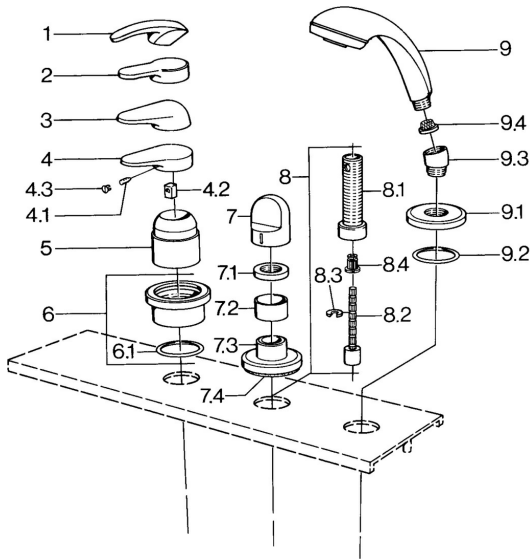

EAN: 4015474671508
static.hansa.com/0363903072

Spare parts

SP03639030

	Name	Code
4.1	Screw, M5x8, SW2.5	59904755
4.2	Bushing	59904778
4.3	Plug, hot/cold	59906705
6	Cover plate Chrome Discontinued	59911191
6.1	O-ring, d 55x2.5 Discontinued	59911225
7	Handle White Discontinued	59910364
7	Handle Chrome	59910363
7.1	Disk, M24x1.5	59910159
7.3	Cover flange Chrome/Satin Discontinued	59910095
7.3	Cover flange, d 70 mm Chrome	59910094
7.3	Cover flange White Discontinued	59910096
8	Raising kit, 80 mm	59910424
8.1	Threaded sleeve, M24x1.5	59910100
8.2	Inside spindle	59910379
8.3	Ring	59910694
8.4	Adapter White	59910235
9	Hand shower Chrome/Satin Discontinued	599043392
9	Hand shower Chrome/Satin Discontinued	599043302
9	Hand shower Chrome Discontinued	04320100
9	Hand shower White/Edelmessing Discontinued	599043303
9	Hand shower Edelmessing Discontinued	599043305
9	Hand shower Chrome/Edelmessing Discontinued	599043304
9	Hand shower Chrome/Gold Discontinued	599043390
9.1	Cover flange Chrome	59910125
9.2	O-ring, 54x3 Discontinued	59901107
9.3	Angle connector Chrome	59911197
9.3	Angle connector Satin Discontinued	59911198
9.3	Angle connector White Discontinued	59911202
9.4	Strainer	59906859