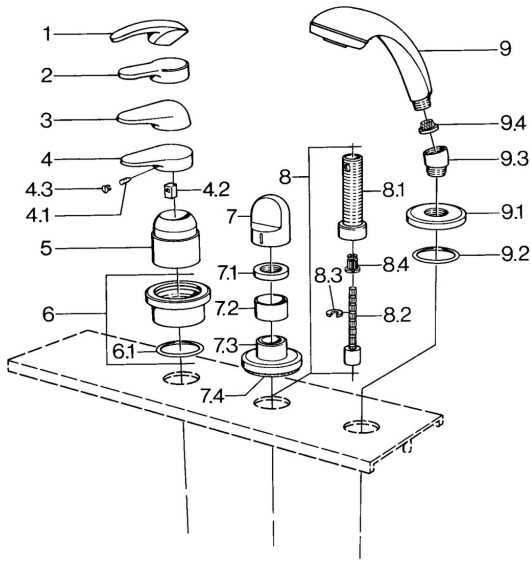

## Spare parts

### SP03639030

	Name	Code
4.1	Screw, M5x8, SW2.5	59904755
4.2	Bushing	59904778
4.3	Plug, hot/cold	59906705
6	Cover plate Chrome <b>Discontinued</b>	59911191
6.1	O-ring, d 55x2.5 <b>Discontinued</b>	59911225
7	Handle White <b>Discontinued</b>	59910364
7	Handle Chrome	59910363
7.1	Disk, M24x1.5	59910159
7.3	Cover flange Chrome/Satin <b>Discontinued</b>	59910095
7.3	Cover flange, d 70 mm Chrome	59910094
7.3	Cover flange White <b>Discontinued</b>	59910096
8	Raising kit, 80 mm	59910424
8.1	Threaded sleeve, M24x1.5	59910100
8.2	Inside spindle	59910379
8.3	Ring	59910694
8.4	Adapter White	59910235
9	Hand shower Chrome/Satin <b>Discontinued</b>	599043392
9	Hand shower Chrome/Satin <b>Discontinued</b>	599043302
9	Hand shower Chrome <b>Discontinued</b>	04320100
9	Hand shower White/Edelmessing <b>Discontinued</b>	599043303
9	Hand shower Edelmessing <b>Discontinued</b>	599043305
9	Hand shower Chrome/Edelmessing <b>Discontinued</b>	599043304
9	Hand shower Chrome/Gold <b>Discontinued</b>	599043390
9.1	Cover flange Chrome	59910125
9.2	O-ring, 54x3 <b>Discontinued</b>	59901107
9.3	Angle connector Chrome	59911197
9.3	Angle connector Satin <b>Discontinued</b>	59911198
9.3	Angle connector White <b>Discontinued</b>	59911202
9.4	Strainer	59906859