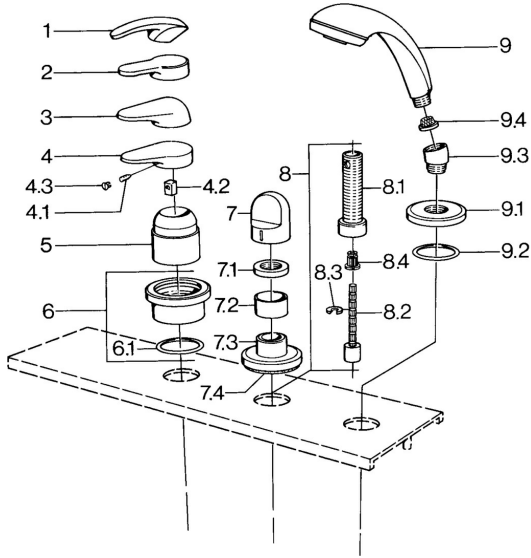

EAN: 4015474671393
static.hansa.com/03639030

Spare parts

SP03639030

	Name	Code
4.1	Screw, M5x8, SW2.5	59904755
4.2	Bushing	59904778
4.3	Plug, hot/cold	59906705
6	Cover plate Chrome Discontinued	59911191
6.1	O-ring, d 55x2.5 Discontinued	59911225
7	Handle White Discontinued	59910364
7	Handle Chrome	59910363
7.1	Disk, M24x1.5	59910159
7.3	Cover flange Chrome/Satin Discontinued	59910095
7.3	Cover flange, d 70 mm Chrome	59910094
7.3	Cover flange White Discontinued	59910096
8	Raising kit, 80 mm	59910424
8.1	Threaded sleeve, M24x1.5	59910100
8.2	Inside spindle	59910379
8.3	Ring	59910694
8.4	Adapter White	59910235
9	Hand shower Chrome/Satin Discontinued	599043392
9	Hand shower Chrome/Satin Discontinued	599043302
9	Hand shower Chrome Discontinued	04320100
9	Hand shower White/Edelmessing Discontinued	599043303
9	Hand shower Edelmessing Discontinued	599043305
9	Hand shower Chrome/Edelmessing Discontinued	599043304
9	Hand shower Chrome/Gold Discontinued	599043390
9.1	Cover flange Chrome	59910125
9.2	O-ring, 54x3 Discontinued	59901107
9.3	Angle connector Chrome	59911197
9.3	Angle connector Satin Discontinued	59911198
9.3	Angle connector White Discontinued	59911202
9.4	Strainer	59906859