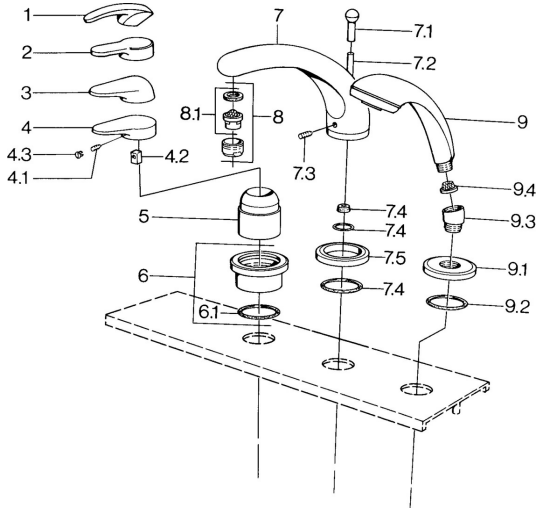

## Spare parts

### SP03612030

	Name	Code
4.1	Screw, M5x8, SW2.5	59904755
4.2	Bushing	59904778
4.3	Plug, hot/cold	59906705
6	Cover plate Chrome <b>Discontinued</b>	59911191
6.1	O-ring, d 55x2.5 <b>Discontinued</b>	59911225
7.1	Diverter knob Chrome <b>Discontinued</b>	59910109
7.3	Screw, M6x16, SW 2.5	59910120
7.4	Sealing kit	59910121
7.5	Cover flange Edelmessing <b>Discontinued</b>	59910923
7.5	Cover flange Chrome <b>Discontinued</b>	59910918
8	Aerator, M28x1 D Chrome	59907198
9	Hand shower Chrome/Gold <b>Discontinued</b>	599043390
9	Hand shower Chrome <b>Discontinued</b>	04320100
9	Hand shower Chrome/Satin <b>Discontinued</b>	599043302
9	Hand shower Black <b>Discontinued</b>	59911952
9	Hand shower White/Edelmessing <b>Discontinued</b>	599043303
9	Hand shower Chrome/Satin <b>Discontinued</b>	599043392
9	Hand shower Edelmessing <b>Discontinued</b>	599043305
9	Hand shower Chrome/Edelmessing <b>Discontinued</b>	599043304
9.1	Cover flange Chrome	59910125
9.2	O-ring, 54x3 <b>Discontinued</b>	59901107
9.3	Angle connector White <b>Discontinued</b>	59911202
9.3	Angle connector Chrome	59911197
9.3	Angle connector Satin <b>Discontinued</b>	59911198
9.4	Strainer	59906859