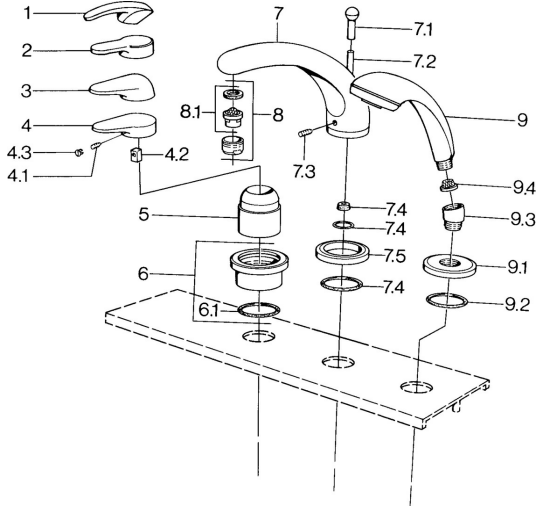

## Spare parts

### SP03612030

	Name	Code
4.1	Screw, M5x8, SW2.5	59904755
4.2	Bushing	59904778
4.3	Plug, hot/cold	59906705
6	Cover plate Chrome <b>Discontinued</b>	59911191
6.1	O-ring, d 55x2.5 <b>Discontinued</b>	59911225
7.1	Diverter knob Chrome <b>Discontinued</b>	59910109
7.3	Screw, M6x16, SW 2.5	59910120
7.4	Sealing kit	59910121
7.5	Cover flange Edelmessing <b>Discontinued</b>	59910923
7.5	Cover flange Chrome <b>Discontinued</b>	59910918
8	Aerator, M28x1 D Chrome	59907198
9	Hand shower Chrome/Gold <b>Discontinued</b>	599043390
9	Hand shower Chrome <b>Discontinued</b>	04320100
9	Hand shower Chrome/Satin <b>Discontinued</b>	599043302
9	Hand shower Black <b>Discontinued</b>	59911952
9	Hand shower White/Edelmessing <b>Discontinued</b>	599043303
9	Hand shower Chrome/Satin <b>Discontinued</b>	599043392
9	Hand shower Edelmessing <b>Discontinued</b>	599043305
9	Hand shower Chrome/Edelmessing <b>Discontinued</b>	599043304
9.1	Cover flange Chrome	59910125
9.2	O-ring, 54x3 <b>Discontinued</b>	59901107
9.3	Angle connector White <b>Discontinued</b>	59911202
9.3	Angle connector Chrome	59911197
9.3	Angle connector Satin <b>Discontinued</b>	59911198
9.4	Strainer	59906859