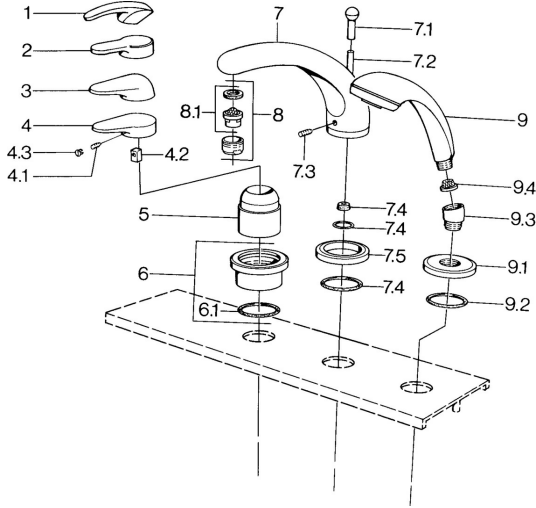

EAN: 4015474671270
static.hansa.com/0361203082

Spare parts

SP03612030

	Name	Code
4.1	Screw, M5x8, SW2.5	59904755
4.2	Bushing	59904778
4.3	Plug, hot/cold	59906705
6	Cover plate Chrome Discontinued	59911191
6.1	O-ring, d 55x2.5 Discontinued	59911225
7.1	Diverter knob Chrome Discontinued	59910109
7.3	Screw, M6x16, SW 2.5	59910120
7.4	Sealing kit	59910121
7.5	Cover flange Edelmessing Discontinued	59910923
7.5	Cover flange Chrome Discontinued	59910918
8	Aerator, M28x1 D Chrome	59907198
9	Hand shower Chrome/Gold Discontinued	599043390
9	Hand shower Chrome Discontinued	04320100
9	Hand shower Chrome/Satin Discontinued	599043302
9	Hand shower Black Discontinued	59911952
9	Hand shower White/Edelmessing Discontinued	599043303
9	Hand shower Chrome/Satin Discontinued	599043392
9	Hand shower Edelmessing Discontinued	599043305
9	Hand shower Chrome/Edelmessing Discontinued	599043304
9.1	Cover flange Chrome	59910125
9.2	O-ring, 54x3 Discontinued	59901107
9.3	Angle connector White Discontinued	59911202
9.3	Angle connector Chrome	59911197
9.3	Angle connector Satin Discontinued	59911198
9.4	Strainer	59906859