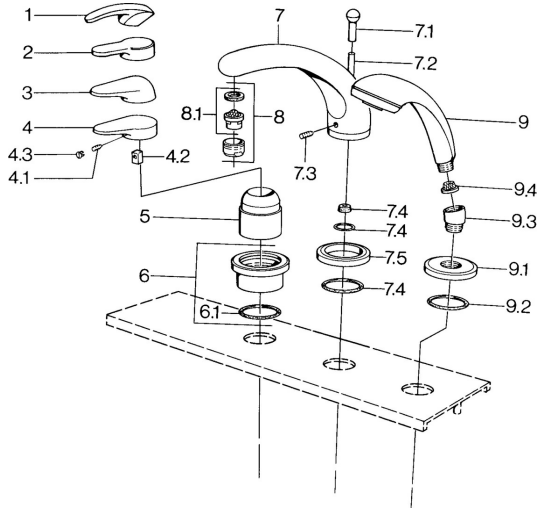

EAN: 4015474671362
static.hansa.com/0361203072

Spare parts

SP03612030

	Name	Code
4.1	Screw, M5x8, SW2.5	59904755
4.2	Bushing	59904778
4.3	Plug, hot/cold	59906705
6	Cover plate Chrome Discontinued	59911191
6.1	O-ring, d 55x2.5 Discontinued	59911225
7.1	Diverter knob Chrome Discontinued	59910109
7.3	Screw, M6x16, SW 2.5	59910120
7.4	Sealing kit	59910121
7.5	Cover flange Edelmessing Discontinued	59910923
7.5	Cover flange Chrome Discontinued	59910918
8	Aerator, M28x1 D Chrome	59907198
9	Hand shower Chrome/Gold Discontinued	599043390
9	Hand shower Chrome Discontinued	04320100
9	Hand shower Chrome/Satin Discontinued	599043302
9	Hand shower Black Discontinued	59911952
9	Hand shower White/Edelmessing Discontinued	599043303
9	Hand shower Chrome/Satin Discontinued	599043392
9	Hand shower Edelmessing Discontinued	599043305
9	Hand shower Chrome/Edelmessing Discontinued	599043304
9.1	Cover flange Chrome	59910125
9.2	O-ring, 54x3 Discontinued	59901107
9.3	Angle connector White Discontinued	59911202
9.3	Angle connector Chrome	59911197
9.3	Angle connector Satin Discontinued	59911198
9.4	Strainer	59906859