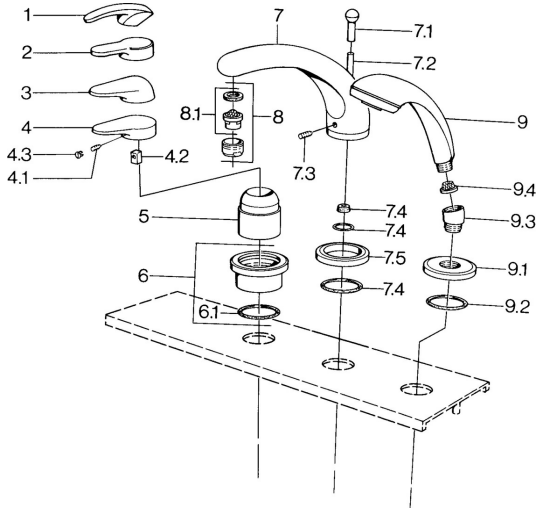

EAN: 4015474671379
static.hansa.com/0361203042

Spare parts

SP03612030

	Name	Code
4.1	Screw, M5x8, SW2.5	59904755
4.2	Bushing	59904778
4.3	Plug, hot/cold	59906705
6	Cover plate Chrome Discontinued	59911191
6.1	O-ring, d 55x2.5 Discontinued	59911225
7.1	Diverter knob Chrome Discontinued	59910109
7.3	Screw, M6x16, SW 2.5	59910120
7.4	Sealing kit	59910121
7.5	Cover flange Edelmessing Discontinued	59910923
7.5	Cover flange Chrome Discontinued	59910918
8	Aerator, M28x1 D Chrome	59907198
9	Hand shower Chrome/Gold Discontinued	599043390
9	Hand shower Chrome Discontinued	04320100
9	Hand shower Chrome/Satin Discontinued	599043302
9	Hand shower Black Discontinued	59911952
9	Hand shower White/Edelmessing Discontinued	599043303
9	Hand shower Chrome/Satin Discontinued	599043392
9	Hand shower Edelmessing Discontinued	599043305
9	Hand shower Chrome/Edelmessing Discontinued	599043304
9.1	Cover flange Chrome	59910125
9.2	O-ring, 54x3 Discontinued	59901107
9.3	Angle connector White Discontinued	59911202
9.3	Angle connector Chrome	59911197
9.3	Angle connector Satin Discontinued	59911198
9.4	Strainer	59906859