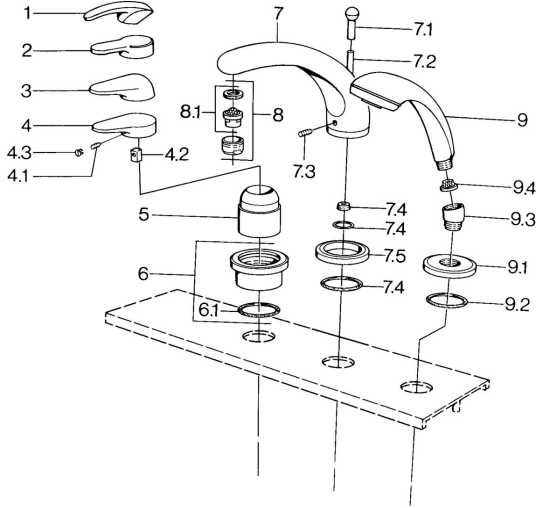

EAN: 4015474671317
static.hansa.com/0361203040

Spare parts

SP03612030

	Name	Code
4.1	Screw, M5x8, SW2.5	59904755
4.2	Bushing	59904778
4.3	Plug, hot/cold	59906705
6	Cover plate Chrome Discontinued	59911191
6.1	O-ring, d 55x2.5 Discontinued	59911225
7.1	Diverter knob Chrome Discontinued	59910109
7.3	Screw, M6x16, SW 2.5	59910120
7.4	Sealing kit	59910121
7.5	Cover flange Edelmessing Discontinued	59910923
7.5	Cover flange Chrome Discontinued	59910918
8	Aerator, M28x1 D Chrome	59907198
9	Hand shower Chrome/Gold Discontinued	599043390
9	Hand shower Chrome Discontinued	04320100
9	Hand shower Chrome/Satin Discontinued	599043302
9	Hand shower Black Discontinued	59911952
9	Hand shower White/Edelmessing Discontinued	599043303
9	Hand shower Chrome/Satin Discontinued	599043392
9	Hand shower Edelmessing Discontinued	599043305
9	Hand shower Chrome/Edelmessing Discontinued	599043304
9.1	Cover flange Chrome	59910125
9.2	O-ring, 54x3 Discontinued	59901107
9.3	Angle connector White Discontinued	59911202
9.3	Angle connector Chrome	59911197
9.3	Angle connector Satin Discontinued	59911198
9.4	Strainer	59906859