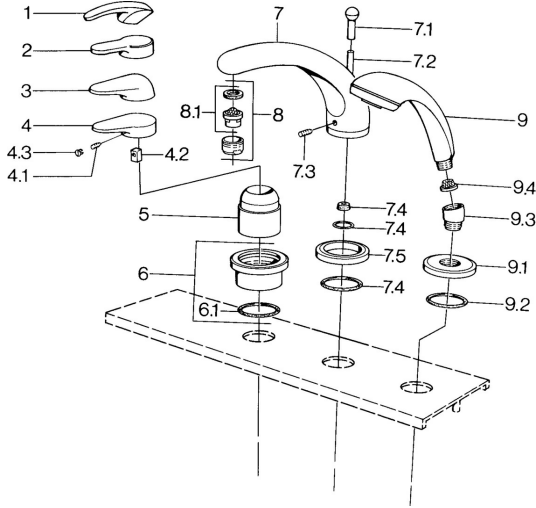

EAN: 4015474671256
static.hansa.com/03612030

Spare parts

SP03612030

	Name	Code
4.1	Screw, M5x8, SW2.5	59904755
4.2	Bushing	59904778
4.3	Plug, hot/cold	59906705
6	Cover plate Chrome Discontinued	59911191
6.1	O-ring, d 55x2.5 Discontinued	59911225
7.1	Diverter knob Chrome Discontinued	59910109
7.3	Screw, M6x16, SW 2.5	59910120
7.4	Sealing kit	59910121
7.5	Cover flange Edelmessing Discontinued	59910923
7.5	Cover flange Chrome Discontinued	59910918
8	Aerator, M28x1 D Chrome	59907198
9	Hand shower Chrome/Gold Discontinued	599043390
9	Hand shower Chrome Discontinued	04320100
9	Hand shower Chrome/Satin Discontinued	599043302
9	Hand shower Black Discontinued	59911952
9	Hand shower White/Edelmessing Discontinued	599043303
9	Hand shower Chrome/Satin Discontinued	599043392
9	Hand shower Edelmessing Discontinued	599043305
9	Hand shower Chrome/Edelmessing Discontinued	599043304
9.1	Cover flange Chrome	59910125
9.2	O-ring, 54x3 Discontinued	59901107
9.3	Angle connector White Discontinued	59911202
9.3	Angle connector Chrome	59911197
9.3	Angle connector Satin Discontinued	59911198
9.4	Strainer	59906859