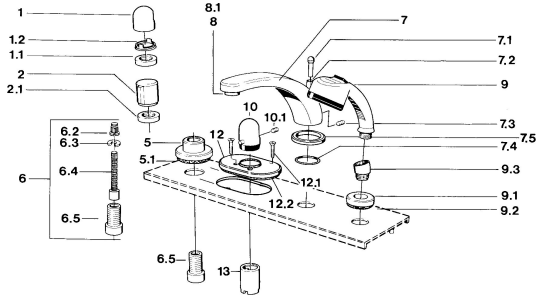

EAN: 4015474608573
static.hansa.com/0356203594

Spare parts

SP03562035

	Name	Code
1	Handle Chrome	59910363
1	Handle White Discontinued	59910364
1.1	Disk, M24x1.5	59910159
1.2	Ring	59910941
5	Cover flange, d 70 mm Chrome	59910094
5	Cover flange Chrome/Satin Discontinued	59910095
5	Cover flange White Discontinued	59910096
6	Raising kit, 80 mm	59910424
6.2	Adapter White	59910235
6.3	Ring	59910694
6.4	Inside spindle	59910379
6.5	Threaded sleeve, M24x1.5	59910100
7.1	Diverter knob Chrome Discontinued	59910109
7.3	Screw, M6x16, SW 2.5	59910120
7.4	Sealing kit	59910121
7.5	Cover flange Edelmessing Discontinued	59910923
7.5	Cover flange Chrome Discontinued	59910918
8	Aerator, M28x1 D Chrome	59907198
9	Hand shower Chrome/Satin Discontinued	599043392
9	Hand shower Chrome/Edelmessing Discontinued	599043304
9	Hand shower Chrome Discontinued	04320100
9	Hand shower Chrome/Satin Discontinued	599043302
9	Hand shower White/Edelmessing Discontinued	599043303
9.1	Cover flange Chrome	59910125
9.3	Angle connector Chrome	59911197
9.3	Angle connector White Discontinued	59911202
9.3	Angle connector Satin Discontinued	59911198
10	Temperature control handle Edelmessing Discontinued	59910156
10	Temperature control handle Chrome Discontinued	59910152
12	Cover flange Chrome Discontinued	59911149
12.1	Screw, M5x65 White Discontinued	59906672
12.1	Screw, M5x65 Chrome	59904847
13	Cover sleeve Chrome	59904915