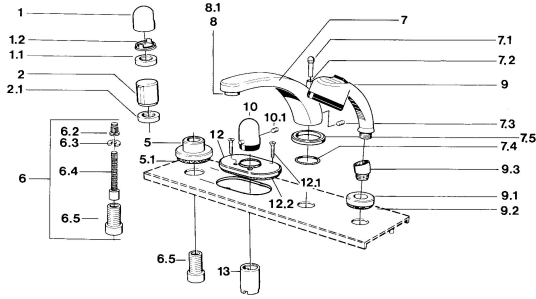

EAN: 4015474608559
static.hansa.com/0356203592

Spare parts

SP03562035

	Name	Code
1	Handle Chrome	59910363
1	Handle White Discontinued	59910364
1.1	Disk, M24x1.5	59910159
1.2	Ring	59910941
5	Cover flange, d 70 mm Chrome	59910094
5	Cover flange Chrome/Satin Discontinued	59910095
5	Cover flange White Discontinued	59910096
6	Raising kit, 80 mm	59910424
6.2	Adapter White	59910235
6.3	Ring	59910694
6.4	Inside spindle	59910379
6.5	Threaded sleeve, M24x1.5	59910100
7.1	Diverter knob Chrome Discontinued	59910109
7.3	Screw, M6x16, SW 2.5	59910120
7.4	Sealing kit	59910121
7.5	Cover flange Edelmessing Discontinued	59910923
7.5	Cover flange Chrome Discontinued	59910918
8	Aerator, M28x1 D Chrome	59907198
9	Hand shower Chrome/Satin Discontinued	599043392
9	Hand shower Chrome/Edelmessing Discontinued	599043304
9	Hand shower Chrome Discontinued	04320100
9	Hand shower Chrome/Satin Discontinued	599043302
9	Hand shower White/Edelmessing Discontinued	599043303
9.1	Cover flange Chrome	59910125
9.3	Angle connector Chrome	59911197
9.3	Angle connector White Discontinued	59911202
9.3	Angle connector Satin Discontinued	59911198
10	Temperature control handle Edelmessing Discontinued	59910156
10	Temperature control handle Chrome Discontinued	59910152
12	Cover flange Chrome Discontinued	59911149
12.1	Screw, M5x65 White Discontinued	59906672
12.1	Screw, M5x65 Chrome	59904847
13	Cover sleeve Chrome	59904915