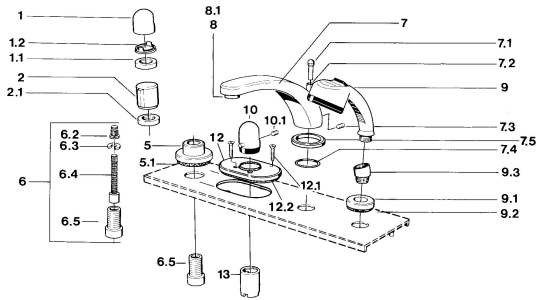

## Spare parts

### SP03562035

	Name	Code
1	Handle Chrome	59910363
1	Handle White <b>Discontinued</b>	59910364
1.1	Disk, M24x1.5	59910159
1.2	Ring	59910941
5	Cover flange, d 70 mm Chrome	59910094
5	Cover flange Chrome/Satin <b>Discontinued</b>	59910095
5	Cover flange White <b>Discontinued</b>	59910096
6	Raising kit, 80 mm	59910424
6.2	Adapter White	59910235
6.3	Ring	59910694
6.4	Inside spindle	59910379
6.5	Threaded sleeve, M24x1.5	59910100
7.1	Diverter knob Chrome <b>Discontinued</b>	59910109
7.3	Screw, M6x16, SW 2.5	59910120
7.4	Sealing kit	59910121
7.5	Cover flange Edelmessing <b>Discontinued</b>	59910923
7.5	Cover flange Chrome <b>Discontinued</b>	59910918
8	Aerator, M28x1 D Chrome	59907198
9	Hand shower Chrome/Satin <b>Discontinued</b>	599043392
9	Hand shower Chrome/Edelmessing <b>Discontinued</b>	599043304
9	Hand shower Chrome <b>Discontinued</b>	04320100
9	Hand shower Chrome/Satin <b>Discontinued</b>	599043302
9	Hand shower White/Edelmessing <b>Discontinued</b>	599043303
9.1	Cover flange Chrome	59910125
9.3	Angle connector Chrome	59911197
9.3	Angle connector White <b>Discontinued</b>	59911202
9.3	Angle connector Satin <b>Discontinued</b>	59911198
10	Temperature control handle Edelmessing <b>Discontinued</b>	59910156
10	Temperature control handle Chrome <b>Discontinued</b>	59910152
12	Cover flange Chrome <b>Discontinued</b>	59911149
12.1	Screw, M5x65 White <b>Discontinued</b>	59906672
12.1	Screw, M5x65 Chrome	59904847
13	Cover sleeve Chrome	59904915