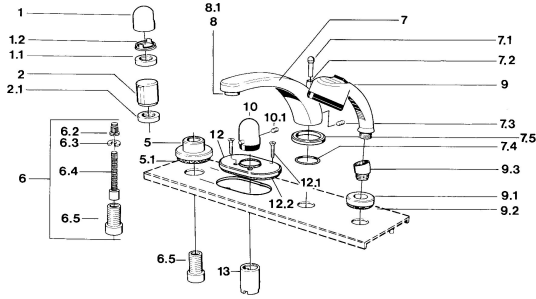

## Spare parts

### SP03562035

	Name	Code
1	Handle Chrome	59910363
1	Handle White <b>Discontinued</b>	59910364
1.1	Disk, M24x1.5	59910159
1.2	Ring	59910941
5	Cover flange, d 70 mm Chrome	59910094
5	Cover flange Chrome/Satin <b>Discontinued</b>	59910095
5	Cover flange White <b>Discontinued</b>	59910096
6	Raising kit, 80 mm	59910424
6.2	Adapter White	59910235
6.3	Ring	59910694
6.4	Inside spindle	59910379
6.5	Threaded sleeve, M24x1.5	59910100
7.1	Diverter knob Chrome <b>Discontinued</b>	59910109
7.3	Screw, M6x16, SW 2.5	59910120
7.4	Sealing kit	59910121
7.5	Cover flange Edelmessing <b>Discontinued</b>	59910923
7.5	Cover flange Chrome <b>Discontinued</b>	59910918
8	Aerator, M28x1 D Chrome	59907198
9	Hand shower Chrome/Satin <b>Discontinued</b>	599043392
9	Hand shower Chrome/Edelmessing <b>Discontinued</b>	599043304
9	Hand shower Chrome <b>Discontinued</b>	04320100
9	Hand shower Chrome/Satin <b>Discontinued</b>	599043302
9	Hand shower White/Edelmessing <b>Discontinued</b>	599043303
9.1	Cover flange Chrome	59910125
9.3	Angle connector Chrome	59911197
9.3	Angle connector White <b>Discontinued</b>	59911202
9.3	Angle connector Satin <b>Discontinued</b>	59911198
10	Temperature control handle Edelmessing <b>Discontinued</b>	59910156
10	Temperature control handle Chrome <b>Discontinued</b>	59910152
12	Cover flange Chrome <b>Discontinued</b>	59911149
12.1	Screw, M5x65 White <b>Discontinued</b>	59906672
12.1	Screw, M5x65 Chrome	59904847
13	Cover sleeve Chrome	59904915