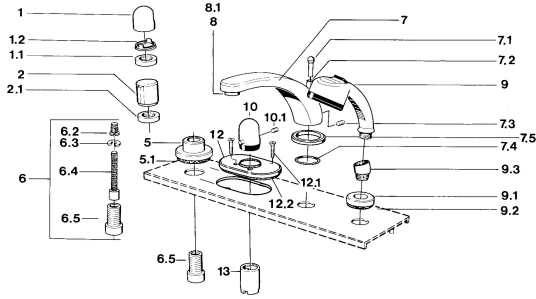

EAN: 4015474609235
static.hansa.com/0356203542

Spare parts

SP03562035

	Name	Code
1	Handle Chrome	59910363
1	Handle White Discontinued	59910364
1.1	Disk, M24x1.5	59910159
1.2	Ring	59910941
5	Cover flange, d 70 mm Chrome	59910094
5	Cover flange Chrome/Satin Discontinued	59910095
5	Cover flange White Discontinued	59910096
6	Raising kit, 80 mm	59910424
6.2	Adapter White	59910235
6.3	Ring	59910694
6.4	Inside spindle	59910379
6.5	Threaded sleeve, M24x1.5	59910100
7.1	Diverter knob Chrome Discontinued	59910109
7.3	Screw, M6x16, SW 2.5	59910120
7.4	Sealing kit	59910121
7.5	Cover flange Edelmessing Discontinued	59910923
7.5	Cover flange Chrome Discontinued	59910918
8	Aerator, M28x1 D Chrome	59907198
9	Hand shower Chrome/Satin Discontinued	599043392
9	Hand shower Chrome/Edelmessing Discontinued	599043304
9	Hand shower Chrome Discontinued	04320100
9	Hand shower Chrome/Satin Discontinued	599043302
9	Hand shower White/Edelmessing Discontinued	599043303
9.1	Cover flange Chrome	59910125
9.3	Angle connector Chrome	59911197
9.3	Angle connector White Discontinued	59911202
9.3	Angle connector Satin Discontinued	59911198
10	Temperature control handle Edelmessing Discontinued	59910156
10	Temperature control handle Chrome Discontinued	59910152
12	Cover flange Chrome Discontinued	59911149
12.1	Screw, M5x65 White Discontinued	59906672
12.1	Screw, M5x65 Chrome	59904847
13	Cover sleeve Chrome	59904915