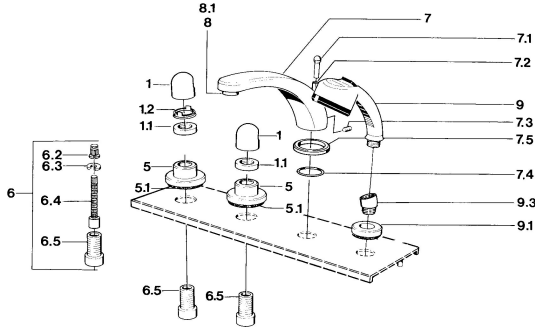

EAN: 4015474608474
static.hansa.com/0351203594

Spare parts

SP03512035

	Name	Code
1	Handle Chrome	59910363
1	Handle White Discontinued	59910364
1.1	Disk, M24x1.5	59910159
1.2	Ring	59910941
5	Cover flange White Discontinued	59910096
5	Cover flange, d 70 mm Chrome	59910094
5	Cover flange Chrome/Satin Discontinued	59910095
6	Raising kit, 80 mm	59910424
6.2	Adapter White	59910235
6.3	Ring	59910694
6.4	Inside spindle	59910379
6.5	Threaded sleeve, M24x1.5	59910100
7.1	Diverter knob Chrome Discontinued	59910109
7.3	Screw, M6x16, SW 2.5	59910120
7.4	Sealing kit	59910121
7.5	Cover flange Chrome Discontinued	59910918
8	Aerator, M28x1 D Chrome	59907198
9	Hand shower Chrome/Edelmessing Discontinued	599043304
9	Hand shower Chrome Discontinued	04320100
9	Hand shower Chrome/Satin Discontinued	599043302
9	Hand shower White/Edelmessing Discontinued	599043303
9.1	Cover flange Chrome	59910125
9.3	Angle connector Chrome	59911197
9.3	Angle connector Satin Discontinued	59911198
10.3	Angle connector White Discontinued	59911202