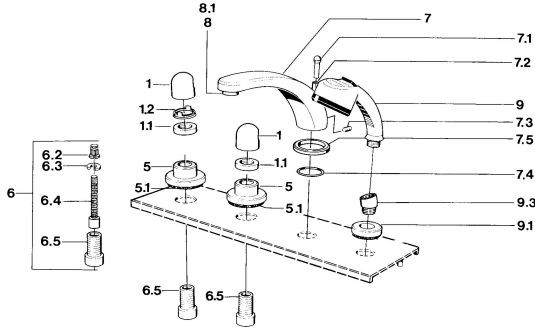

## Spare parts

### SP03512035

	Name	Code
1	Handle Chrome	59910363
1	Handle White <b>Discontinued</b>	59910364
1.1	Disk, M24x1.5	59910159
1.2	Ring	59910941
5	Cover flange White <b>Discontinued</b>	59910096
5	Cover flange, d 70 mm Chrome	59910094
5	Cover flange Chrome/Satin <b>Discontinued</b>	59910095
6	Raising kit, 80 mm	59910424
6.2	Adapter White	59910235
6.3	Ring	59910694
6.4	Inside spindle	59910379
6.5	Threaded sleeve, M24x1.5	59910100
7.1	Diverter knob Chrome <b>Discontinued</b>	59910109
7.3	Screw, M6x16, SW 2.5	59910120
7.4	Sealing kit	59910121
7.5	Cover flange Chrome <b>Discontinued</b>	59910918
8	Aerator, M28x1 D Chrome	59907198
9	Hand shower Chrome/Edelmessing <b>Discontinued</b>	599043304
9	Hand shower Chrome <b>Discontinued</b>	04320100
9	Hand shower Chrome/Satin <b>Discontinued</b>	599043302
9	Hand shower White/Edelmessing <b>Discontinued</b>	599043303
9.1	Cover flange Chrome	59910125
9.3	Angle connector Chrome	59911197
9.3	Angle connector Satin <b>Discontinued</b>	59911198
10.3	Angle connector White <b>Discontinued</b>	59911202