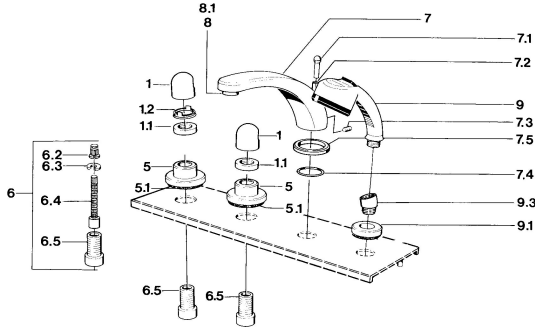

EAN: 4015474608436
static.hansa.com/0351203586

Spare parts

SP03512035

	Name	Code
1	Handle Chrome	59910363
1	Handle White Discontinued	59910364
1.1	Disk, M24x1.5	59910159
1.2	Ring	59910941
5	Cover flange White Discontinued	59910096
5	Cover flange, d 70 mm Chrome	59910094
5	Cover flange Chrome/Satin Discontinued	59910095
6	Raising kit, 80 mm	59910424
6.2	Adapter White	59910235
6.3	Ring	59910694
6.4	Inside spindle	59910379
6.5	Threaded sleeve, M24x1.5	59910100
7.1	Diverter knob Chrome Discontinued	59910109
7.3	Screw, M6x16, SW 2.5	59910120
7.4	Sealing kit	59910121
7.5	Cover flange Chrome Discontinued	59910918
8	Aerator, M28x1 D Chrome	59907198
9	Hand shower Chrome/Edelmessing Discontinued	599043304
9	Hand shower Chrome Discontinued	04320100
9	Hand shower Chrome/Satin Discontinued	599043302
9	Hand shower White/Edelmessing Discontinued	599043303
9.1	Cover flange Chrome	59910125
9.3	Angle connector Chrome	59911197
9.3	Angle connector Satin Discontinued	59911198
10.3	Angle connector White Discontinued	59911202