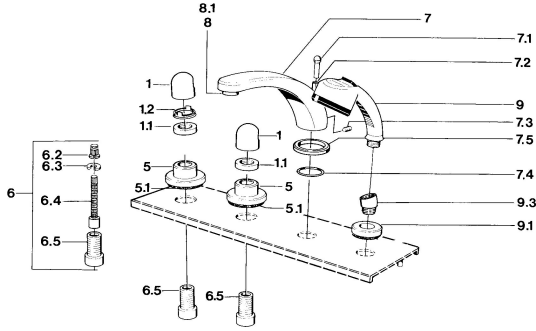

EAN: 4015474608412
static.hansa.com/0351203582

Spare parts

SP03512035

	Name	Code
1	Handle Chrome	59910363
1	Handle White Discontinued	59910364
1.1	Disk, M24x1.5	59910159
1.2	Ring	59910941
5	Cover flange White Discontinued	59910096
5	Cover flange, d 70 mm Chrome	59910094
5	Cover flange Chrome/Satin Discontinued	59910095
6	Raising kit, 80 mm	59910424
6.2	Adapter White	59910235
6.3	Ring	59910694
6.4	Inside spindle	59910379
6.5	Threaded sleeve, M24x1.5	59910100
7.1	Diverter knob Chrome Discontinued	59910109
7.3	Screw, M6x16, SW 2.5	59910120
7.4	Sealing kit	59910121
7.5	Cover flange Chrome Discontinued	59910918
8	Aerator, M28x1 D Chrome	59907198
9	Hand shower Chrome/Edelmessing Discontinued	599043304
9	Hand shower Chrome Discontinued	04320100
9	Hand shower Chrome/Satin Discontinued	599043302
9	Hand shower White/Edelmessing Discontinued	599043303
9.1	Cover flange Chrome	59910125
9.3	Angle connector Chrome	59911197
9.3	Angle connector Satin Discontinued	59911198
10.3	Angle connector White Discontinued	59911202