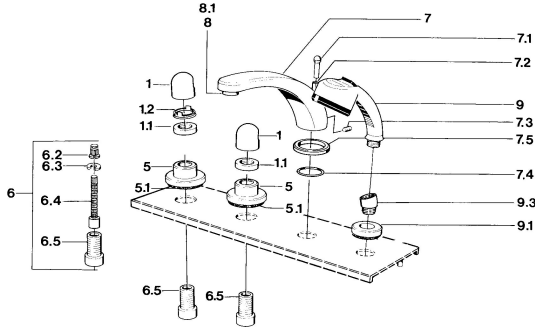

EAN: 4015474608405
static.hansa.com/0351203581

Spare parts

SP03512035

	Name	Code
1	Handle Chrome	59910363
1	Handle White Discontinued	59910364
1.1	Disk, M24x1.5	59910159
1.2	Ring	59910941
5	Cover flange White Discontinued	59910096
5	Cover flange, d 70 mm Chrome	59910094
5	Cover flange Chrome/Satin Discontinued	59910095
6	Raising kit, 80 mm	59910424
6.2	Adapter White	59910235
6.3	Ring	59910694
6.4	Inside spindle	59910379
6.5	Threaded sleeve, M24x1.5	59910100
7.1	Diverter knob Chrome Discontinued	59910109
7.3	Screw, M6x16, SW 2.5	59910120
7.4	Sealing kit	59910121
7.5	Cover flange Chrome Discontinued	59910918
8	Aerator, M28x1 D Chrome	59907198
9	Hand shower Chrome/Edelmessing Discontinued	599043304
9	Hand shower Chrome Discontinued	04320100
9	Hand shower Chrome/Satin Discontinued	599043302
9	Hand shower White/Edelmessing Discontinued	599043303
9.1	Cover flange Chrome	59910125
9.3	Angle connector Chrome	59911197
9.3	Angle connector Satin Discontinued	59911198
10.3	Angle connector White Discontinued	59911202