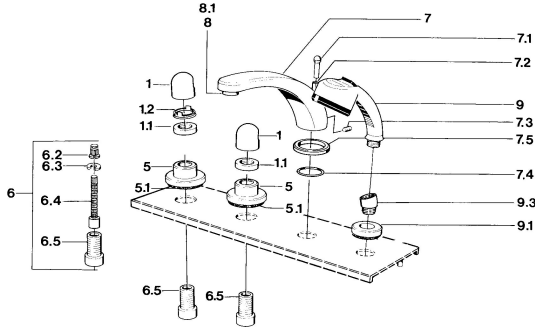

EAN: 4015474608382
static.hansa.com/03512035

Spare parts

SP03512035

	Name	Code
1	Handle Chrome	59910363
1	Handle White Discontinued	59910364
1.1	Disk, M24x1.5	59910159
1.2	Ring	59910941
5	Cover flange White Discontinued	59910096
5	Cover flange, d 70 mm Chrome	59910094
5	Cover flange Chrome/Satin Discontinued	59910095
6	Raising kit, 80 mm	59910424
6.2	Adapter White	59910235
6.3	Ring	59910694
6.4	Inside spindle	59910379
6.5	Threaded sleeve, M24x1.5	59910100
7.1	Diverter knob Chrome Discontinued	59910109
7.3	Screw, M6x16, SW 2.5	59910120
7.4	Sealing kit	59910121
7.5	Cover flange Chrome Discontinued	59910918
8	Aerator, M28x1 D Chrome	59907198
9	Hand shower Chrome/Edelmessing Discontinued	599043304
9	Hand shower Chrome Discontinued	04320100
9	Hand shower Chrome/Satin Discontinued	599043302
9	Hand shower White/Edelmessing Discontinued	599043303
9.1	Cover flange Chrome	59910125
9.3	Angle connector Chrome	59911197
9.3	Angle connector Satin Discontinued	59911198
10.3	Angle connector White Discontinued	59911202