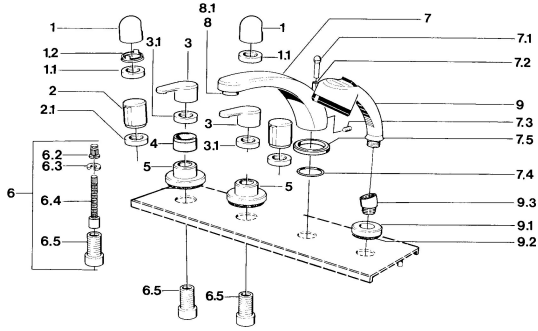

## Spare parts

### SP03512031

	Name	Code
1	Handle Chrome	59910363
1.1	Disk, M24x1.5	59910159
1.2	Ring	59910941
2.1	Nut, M24x1.5 <span style="background-color: #cccccc;">Discontinued</span>	59910093
3.1	Tightening nut <span style="background-color: #cccccc;">Discontinued</span>	59910064
5	Cover flange, d 70 mm Chrome	59910094
6	Raising kit, 80 mm	59910424
6.2	Adapter White	59910235
6.3	Ring	59910694
6.4	Inside spindle	59910379
6.5	Threaded sleeve, M24x1.5	59910100
7.1	Diverter knob Chrome <span style="background-color: #cccccc;">Discontinued</span>	59910109
7.3	Screw, M6x16, SW 2.5	59910120
7.4	Sealing kit	59910121
7.5	Cover flange Chrome <span style="background-color: #cccccc;">Discontinued</span>	59910918
8	Aerator, M28x1 D Chrome	59907198
9	Hand shower Chrome <span style="background-color: #cccccc;">Discontinued</span>	04320100
9	Hand shower Chrome/Satin <span style="background-color: #cccccc;">Discontinued</span>	599043302
9.1	Cover flange Chrome	59910125
9.3	Angle connector Chrome	59911197
9.3	Angle connector Satin <span style="background-color: #cccccc;">Discontinued</span>	59911198