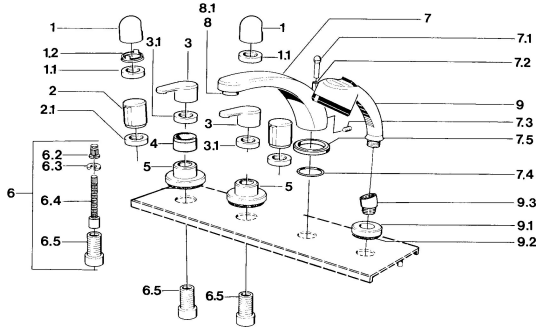

EAN: 4015474008595
static.hansa.com/03512031

Spare parts

SP03512031

	Name	Code
1	Handle Chrome	59910363
1.1	Disk, M24x1.5	59910159
1.2	Ring	59910941
2.1	Nut, M24x1.5 Discontinued	59910093
3.1	Tightening nut Discontinued	59910064
5	Cover flange, d 70 mm Chrome	59910094
6	Raising kit, 80 mm	59910424
6.2	Adapter White	59910235
6.3	Ring	59910694
6.4	Inside spindle	59910379
6.5	Threaded sleeve, M24x1.5	59910100
7.1	Diverter knob Chrome Discontinued	59910109
7.3	Screw, M6x16, SW 2.5	59910120
7.4	Sealing kit	59910121
7.5	Cover flange Chrome Discontinued	59910918
8	Aerator, M28x1 D Chrome	59907198
9	Hand shower Chrome Discontinued	04320100
9	Hand shower Chrome/Satin Discontinued	599043302
9.1	Cover flange Chrome	59910125
9.3	Angle connector Chrome	59911197
9.3	Angle connector Satin Discontinued	59911198