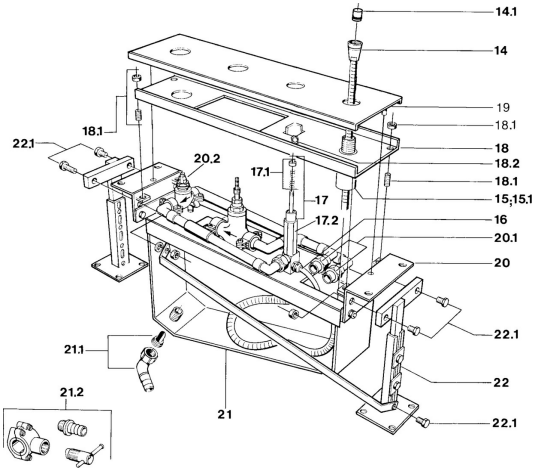

EAN: 4015474632011
static.hansa.com/03500200

Spare parts

SP03500200

	Name	Code
14	Shower hose, L=1750, G1/2xG1/2 Chrome	59910174
14.1	Non-return valve	59905714
15	Installation kit	59910708
15.1	Installation sleeve	59910175
16	Hose, G1/2xG3/4, L=500	59911136
17	Diverter Discontinued	59910052
17.1	Maintenance set Discontinued	59910176
17.2	Raising kit, 30 mm Discontinued	59910928
20.1	Connection nipple, 18 mm Discontinued	59910178
20.2	Headpart with color rings, G3/4, 90°	59910007
20.2	Headpart, G3/4, 180°	59910383
21.2	Connector	59910573