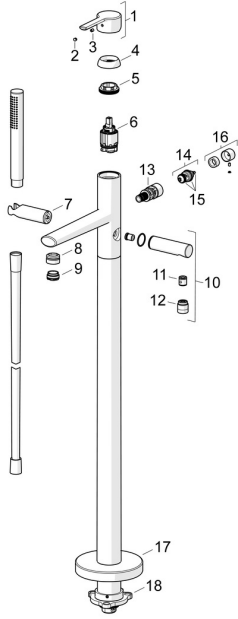

## Spare parts

### SP03422073

	Name	Code
01	Lever Chrome	59913761
02	Symbol plug Grey	59912112
03	Screw, M5x8, SW2.5	59904755
04	Covering cap, 33x3 mm Chrome	59912504
05	Tightening nut, M40x1	1003409V
06	Cartridge, 3.5 Classic	59913075
07	Hand shower holder Chrome <b>Discontinued</b>	59913718
08	Gasket ring	59913759
09	Aerator, M24x1 D, CC	59913720
10	Shower pipe Chrome	59913722
11	Non-return valve	59905714
12	Thread nipple, G1/2xM18x1	59911384
13	Diverter	59913721
14	Diverter	59912870
15	Sealing kit	59904791
16	Knob Chrome	59912871
17	Cover flange, d 135 mm Chrome <b>Discontinued</b>	59913726
18	Fixing set <b>Discontinued</b>	59913723