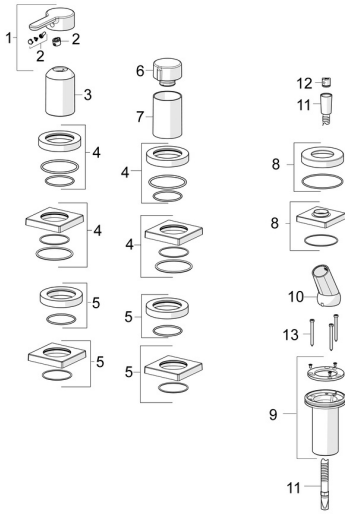

EAN: 4057304014635
static.hansa.com/03419483
Spare parts

SP03419473

	Name	Code
01	Lever Chrome	1004279V
02	Symbol plug	59914573
03	Cover sleeve Chrome	59914572
04	Cover plate, d 72 mm, for Compact Chrome	59914667
04	Cover flange, 75x75 mm Chrome	59914213
05	Cover plate, d 72 mm Chrome	59914668
05	Cover flange, 75x75 mm Chrome	59914214
06	Flow control handle Chrome	59914669
07	Cover sleeve Chrome	59914671
08	Cover flange, 75x75 mm Chrome	1003885V
08	Cover plate, d 72 mm Chrome	59914672
09	Passing-through bushing	59914673
10	Holder Chrome	59912282
11	Shower hose, L=1750, G1/2-M12x1 Chrome	59912281
12	Non-return valve	59905714
13	Screw, M4x45	59912291