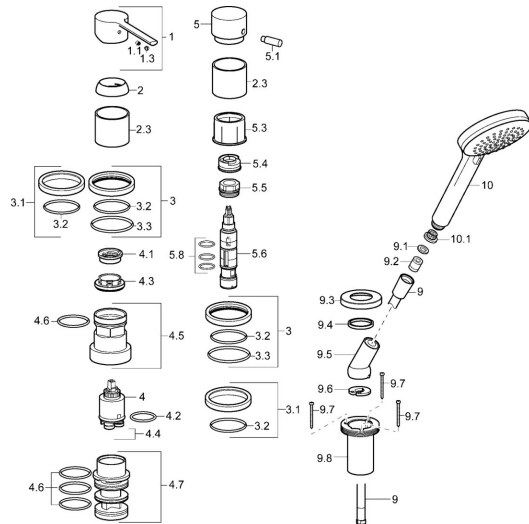

## Spare parts

### SP03419073

	Name	Code
1	Lever Chrome	59913761
1.1	Screw, M5x8, SW2.5	59904755
1.3	Cover plug Chrome	59913762
2	Covering cap, 33x3 mm Chrome	59912504
2.3	Cover sleeve Chrome	59913275
3	Cover flange, d 72 mm, for Compact	59913276
3.1	Cover flange, d 72 mm	59913277
3.2	O-ring, 49x2	59913279
3.3	O-ring, 60x3	59913280
4	Cartridge, 3.5 Eco	59912324
4	Cartridge, 3.5 Classic	59913075
4.1	Temperature adjustment limiter	59912325
4.2	O-ring, d 28.24x2.62 <b>Discontinued</b>	59912590
4.3	Tightening nut, M40x1	1003409V
4.4	O-ring, d 10.10x1.60 <b>Discontinued</b>	59905072
4.5	Eye screw, M52x1, AF38	59913274
4.6	O-ring, d 40x2	59911507
4.7	Adapter	59913282
5	Diverter knob Chrome	59913283
5.1	Pin, M6, 21 mm Chrome	59913284
5.3	Ring	59913285
5.4	Flow limiter	59911897
5.5	Tightening nut, M32x1.5, AF30	59913735
5.6	Diverter	59912269
5.8	O-ring kit, d 24x2	59911835
9	Shower hose, L=1750, G1/2-M12x1 Chrome	59912281
9.1	Gasket ring, d 21x12x2	59912304
9.2	Non-return valve	59905714
9.3	Cover flange, M70x1 Chrome	59912287
9.4	Bearing ring	59912286
9.5	Holder Chrome	59912282
9.6	Disk	59912337
9.7	Screw, M4x45	59912291
9.8	Passing-through bushing	59912290
10	Hand shower, d 100 mm Chrome <b>Discontinued</b>	44330100
10.1	Strainer	59906859
N.I.	Raising kit, 30 mm, HM 3.5 (-2015)	59913189
N.I.	Raising kit, 30 mm	59913190
N.I.	Extension screw kit, (2015-)	59914337