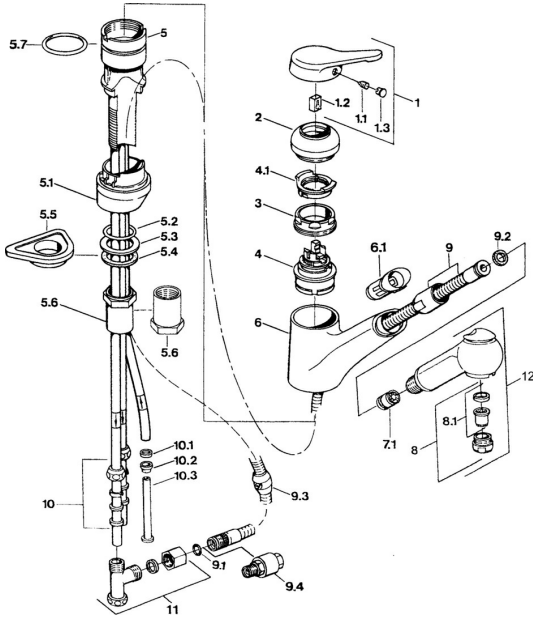

## Spare parts

### SP03361131

	Name	Code
1	Lever Chrome <b>Discontinued</b>	59910346
1.1	Screw, M5x8, SW2.5	59904755
1.2	Bushing	59904778
1.3	Plug, hot/cold	59906705
2	Covering cap Chrome <b>Discontinued</b>	59910329
2	Covering cap Edelmessing <b>Discontinued</b>	59910334
3	Fixing screw, M50x1, SW45	59904890
4	Cartridge, 4.8 eco	59904601
4.1	Hot water limiter	59904759
5.1	Support ring White <b>Discontinued</b>	59910386
5.1	Support ring Mocha <b>Discontinued</b>	59910385
5.1	Support ring Chrome <b>Discontinued</b>	59910384
5.2	O-ring, d 38x3.5	59910236
5.3	Gasket, 48x33.5x2	59902283
5.4	Bearing ring	59904893
5.5	Supporting plate	59910008
5.6	Raising kit <b>Discontinued</b>	59902707
5.6	Screw, R1 <b>Discontinued</b>	59904894
5.7	O-ring, 47.29x2.62 <b>Discontinued</b>	59906351
6	Spout Chrome <b>Discontinued</b>	59910391
6.1	Passing-through bushing <b>Discontinued</b>	59910630
7.1	Non-return valve	59905714
8	Aerator, M24x1 A, low pressure Chrome	59902692
8	Aerator, M24x1 White	59905527
8.1	Aerator, M22/24, ND	59901553
9	Hose, L=1500, G1/2-M14x1 Chrome	59905067
9.1	O-ring, d 7.65x1.78	59902337
9.2	Gasket, 18.5/12x2 <b>Discontinued</b>	59905070
9.3	Counterbalance	59905891
9.4	Nipple <b>Discontinued</b>	59910801
10	Fitting nut	59904969
10.1	Sealing kit, 14.9x8.5x1	59902352
10.2	Sealing kit, 10x8	59902272
10.3	Hose	59902151
11	T-connector <b>Discontinued</b>	59910798
12	Hand shower Chrome <b>Discontinued</b>	59910401