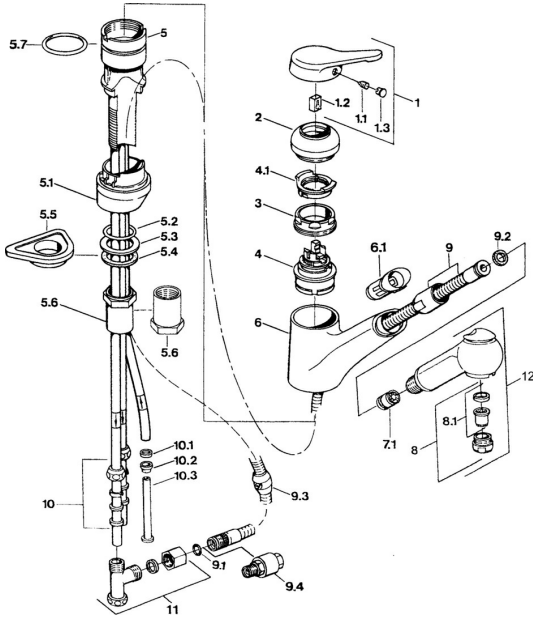

EAN: 4015474650602
static.hansa.com/0336118187

Spare parts

SP03361131

	Name	Code
1	Lever Chrome Discontinued	59910346
1.1	Screw, M5x8, SW2.5	59904755
1.2	Bushing	59904778
1.3	Plug, hot/cold	59906705
2	Covering cap Chrome Discontinued	59910329
2	Covering cap Edelmessing Discontinued	59910334
3	Fixing screw, M50x1, SW45	59904890
4	Cartridge, 4.8 eco	59904601
4.1	Hot water limiter	59904759
5.1	Support ring White Discontinued	59910386
5.1	Support ring Mocha Discontinued	59910385
5.1	Support ring Chrome Discontinued	59910384
5.2	O-ring, d 38x3.5	59910236
5.3	Gasket, 48x33.5x2	59902283
5.4	Bearing ring	59904893
5.5	Supporting plate	59910008
5.6	Raising kit Discontinued	59902707
5.6	Screw, R1 Discontinued	59904894
5.7	O-ring, 47.29x2.62 Discontinued	59906351
6	Spout Chrome Discontinued	59910391
6.1	Passing-through bushing Discontinued	59910630
7.1	Non-return valve	59905714
8	Aerator, M24x1 A, low pressure Chrome	59902692
8	Aerator, M24x1 White	59905527
8.1	Aerator, M22/24, ND	59901553
9	Hose, L=1500, G1/2-M14x1 Chrome	59905067
9.1	O-ring, d 7.65x1.78	59902337
9.2	Gasket, 18.5/12x2 Discontinued	59905070
9.3	Counterbalance	59905891
9.4	Nipple Discontinued	59910801
10	Fitting nut	59904969
10.1	Sealing kit, 14.9x8.5x1	59902352
10.2	Sealing kit, 10x8	59902272
10.3	Hose	59902151
11	T-connector Discontinued	59910798
12	Hand shower Chrome Discontinued	59910401