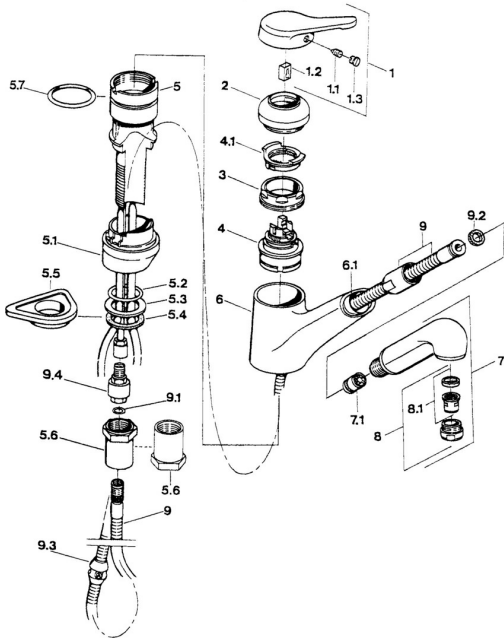

EAN: 4015474650046
static.hansa.com/03342131

Spare parts

SP03342131

	Name	Code
1	Lever Chrome Discontinued	59910346
1.1	Screw, M5x8, SW2.5	59904755
1.2	Bushing	59904778
1.3	Plug, hot/cold	59906705
2	Covering cap Chrome Discontinued	59910329
3	Fixing screw, M50x1, SW45	59904890
4	Cartridge, 4.8 eco	59904601
4.1	Hot water limiter	59904759
5.1	Support ring Chrome Discontinued	59910384
5.2	O-ring, d 38x3.5	59910236
5.3	Gasket, 48x33.5x2	59902283
5.4	Bearing ring	59904893
5.5	Supporting plate	59910008
5.6	Raising kit Discontinued	59902707
5.6	Screw, R1 Discontinued	59904894
5.7	O-ring, 47.29x2.62 Discontinued	59906351
6	Spout Chrome Discontinued	59910391
6.1	Passing-through bushing Discontinued	59910630
7	Hand shower Chrome Discontinued	59910411
7.1	Non-return valve	59905714
8	Aerator, M24x1 STD HC B Chrome	59905830
8.1	Aerator, M22/M24 B	59905901
9	Hose, L=1500, G1/2-M14x1 Chrome	59905067
9.1	O-ring, d 7.65x1.78	59902337
9.2	Gasket, 18.5/12x2 Discontinued	59905070
9.3	Counterbalance	59905891
9.4	Nipple Discontinued	59910801