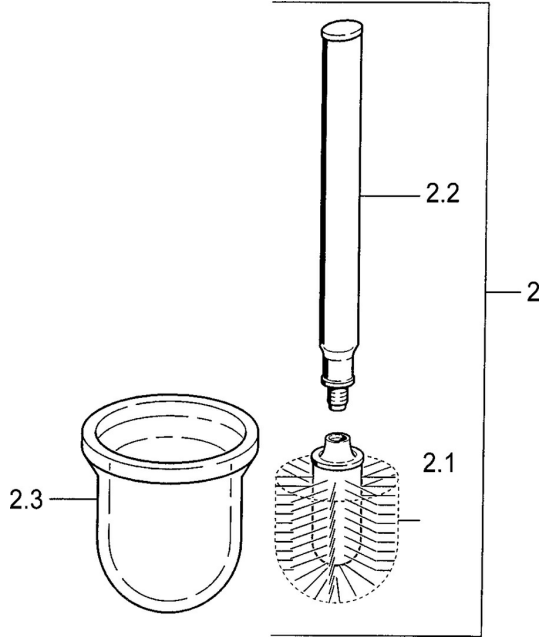

### Spare parts

#### SP03330900

	Name	Code
2	WC brush and holder Chrome <span style="background-color: #cccccc;">Discontinued</span>	59911639
2	WC brush and holder Aranja <span style="background-color: #cccccc;">Discontinued</span>	59911652
2	WC brush and holder White <span style="background-color: #cccccc;">Discontinued</span>	59911649
2.1	Brush, M 12	59911637
2.3	Glass Glass/Mirror <span style="background-color: #cccccc;">Discontinued</span>	59911638