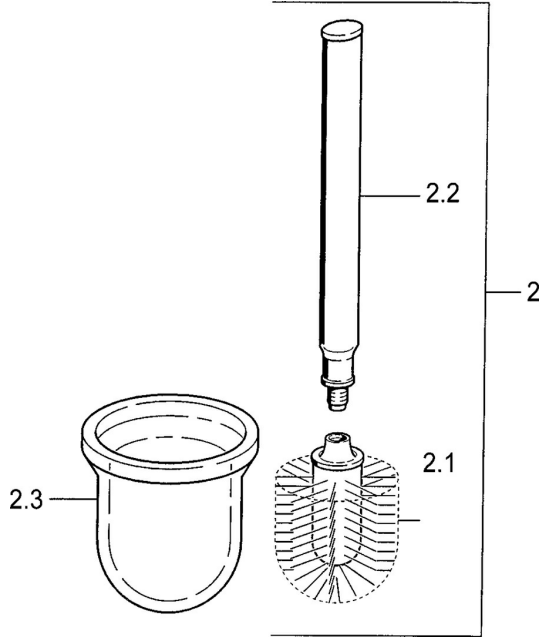

EAN: 4015474533714
static.hansa.com/0333090084

Spare parts

SP03330900

	Name	Code
2	WC brush and holder Chrome Discontinued	59911639
2	WC brush and holder Aranja Discontinued	59911652
2	WC brush and holder White Discontinued	59911649
2.1	Brush, M 12	59911637
2.3	Glass Glass/Mirror Discontinued	59911638