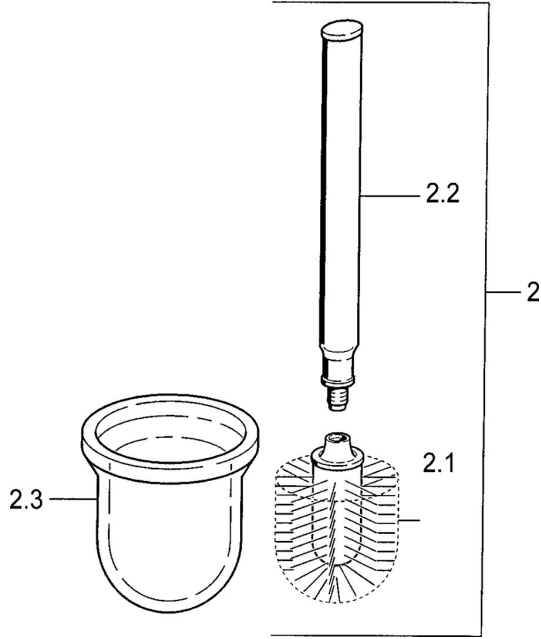

EAN: 4015474533684
static.hansa.com/0333090082

Spare parts

SP03330900

	Name	Code
2	WC brush and holder Chrome Discontinued	59911639
2	WC brush and holder Aranja Discontinued	59911652
2	WC brush and holder White Discontinued	59911649
2.1	Brush, M 12	59911637
2.3	Glass Glass/Mirror Discontinued	59911638