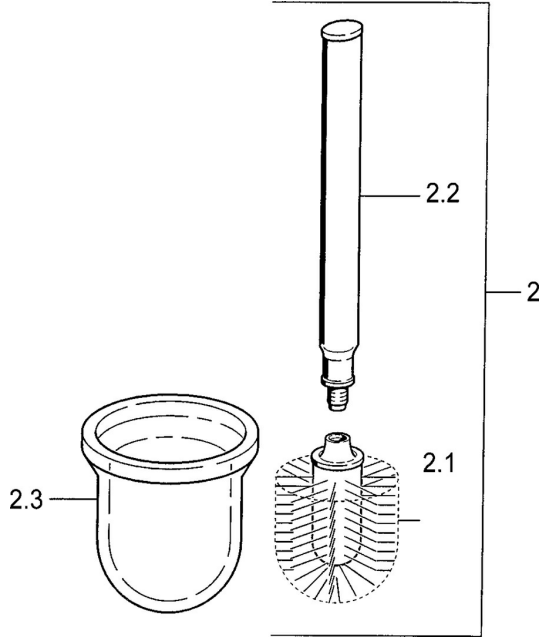

EAN: 4015474533776
static.hansa.com/0333090040

Spare parts

SP03330900

	Name	Code
2	WC brush and holder Chrome Discontinued	59911639
2	WC brush and holder Aranja Discontinued	59911652
2	WC brush and holder White Discontinued	59911649
2.1	Brush, M 12	59911637
2.3	Glass Glass/Mirror Discontinued	59911638