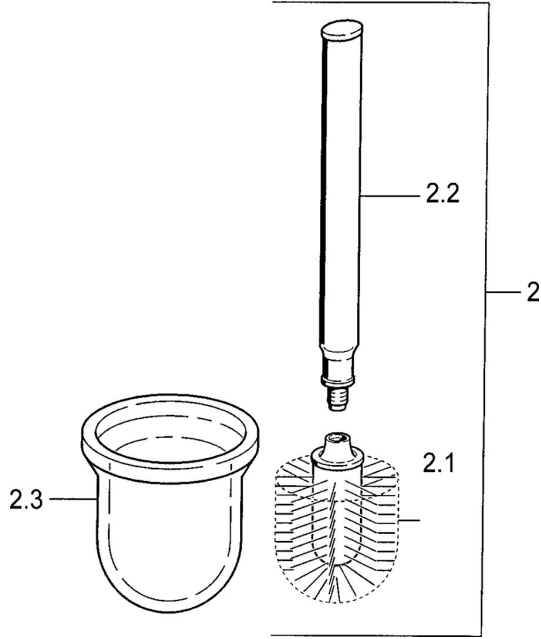

EAN: 4015474533547
static.hansa.com/03330900

Spare parts

SP03330900

	Name	Code
2	WC brush and holder Chrome Discontinued	59911639
2	WC brush and holder Aranja Discontinued	59911652
2	WC brush and holder White Discontinued	59911649
2.1	Brush, M 12	59911637
2.3	Glass Glass/Mirror Discontinued	59911638