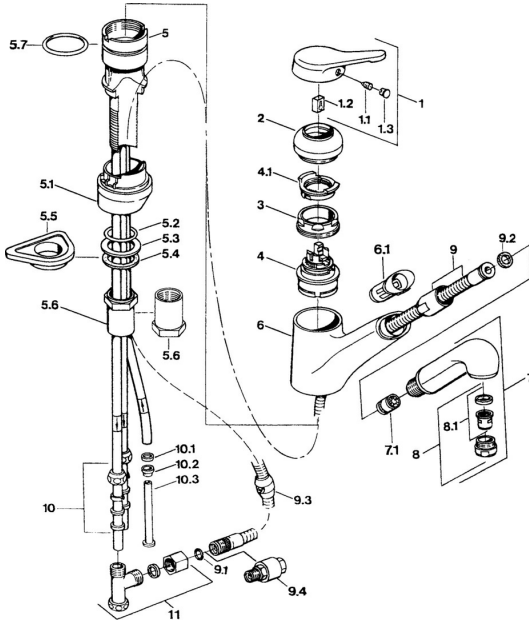

EAN: 4015474650664
static.hansa.com/03321131

Spare parts

SP03321131

	Name	Code
1	Lever Chrome Discontinued	59910346
1.1	Screw, M5x8, SW2.5	59904755
1.2	Bushing	59904778
1.3	Plug, hot/cold	59906705
2	Covering cap Chrome Discontinued	59910329
3	Fixing screw, M50x1, SW45	59904890
4	Cartridge, 4.8 eco	59904601
5.1	Support ring Chrome Discontinued	59910384
5.2	O-ring, d 38x3.5	59910236
5.3	Gasket, 48x33.5x2	59902283
5.4	Bearing ring	59904893
5.5	Supporting plate	59910008
5.6	Screw, R1 Discontinued	59904894
5.6	Raising kit Discontinued	59902707
5.7	O-ring, 47.29x2.62 Discontinued	59906351
6	Spout Chrome Discontinued	59910391
6.1	Passing-through bushing Discontinued	59910630
7.1	Non-return valve	59905714
8	Aerator, M24x1 A, low pressure Chrome	59902692
8.1	Aerator, M22/24, ND	59901553
9	Hose, L=1500, G1/2-M14x1 Chrome	59905067
9.1	O-ring, d 7.65x1.78	59902337
9.2	Gasket, 18.5/12x2 Discontinued	59905070
9.3	Counterbalance	59905891
9.4	Nipple Discontinued	59910801
10	Fitting nut	59904969
10.1	Sealing kit, 14.9x8.5x1	59902352
10.2	Sealing kit, 10x8	59902272
10.3	Hose	59902151
11	T-connector Discontinued	59910798
12	Hand shower Chrome Discontinued	59910401