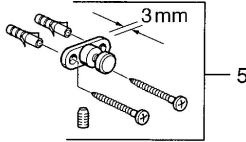

EAN: 4015474531970
static.hansa.com/0320090094

Spare parts

SP03200900

	Name	Code
1	Soap tray Discontinued	59911629
5	Fixing set Discontinued	59911646
N.I.	Ring Discontinued	59911755
N.I.	Wall bracket Chrome Discontinued	59912703