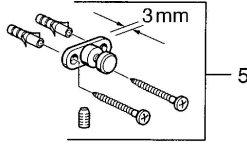

EAN: 4015474531871
static.hansa.com/0320090092

Spare parts

SP03200900

	Name	Code
1	Soap tray Discontinued	59911629
5	Fixing set Discontinued	59911646
N.I.	Ring Discontinued	59911755
N.I.	Wall bracket Chrome Discontinued	59912703