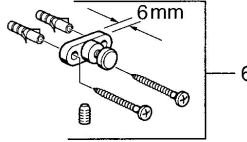

EAN: 4015474531871
static.hansa.com/0320090092

Spare parts

SP03200900

	Name	Code
1	Soap tray Discontinued	59911629
5	Fixing set Discontinued	59911646
N.I.	Ring Discontinued	59911755
N.I.	Wall bracket Chrome Discontinued	59912703