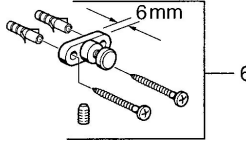

EAN: 4015474531949
static.hansa.com/0320090082

Spare parts

SP03200900

	Name	Code
1	Soap tray Discontinued	59911629
5	Fixing set Discontinued	59911646
N.I.	Ring Discontinued	59911755
N.I.	Wall bracket Chrome Discontinued	59912703