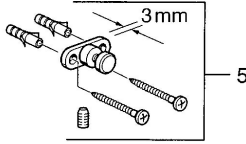

EAN: 4015474531949
static.hansa.com/0320090082

Spare parts

SP03200900

	Name	Code
1	Soap tray Discontinued	59911629
5	Fixing set Discontinued	59911646
N.I.	Ring Discontinued	59911755
N.I.	Wall bracket Chrome Discontinued	59912703