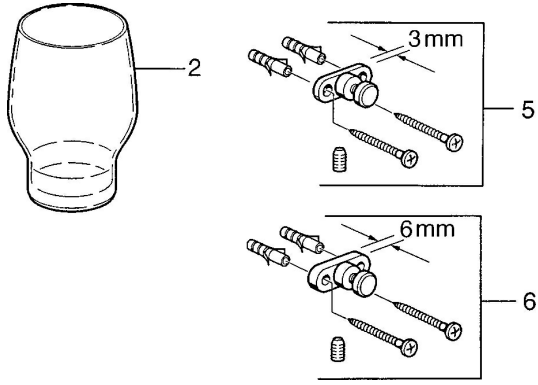

EAN: 4015474531789
static.hansa.com/0319090082

Spare parts

SP03190900

	Name	Code
2	Glass Transparent Discontinued	59911627
5	Fixing set Discontinued	59911646