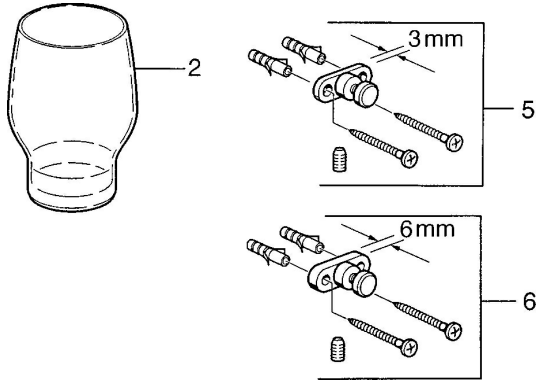

EAN: 4015474531840
static.hansa.com/0319090040

Spare parts

SP03190900

	Name		Code
2	Glass Transparent	Discontinued	59911627
5	Fixing set	Discontinued	59911646