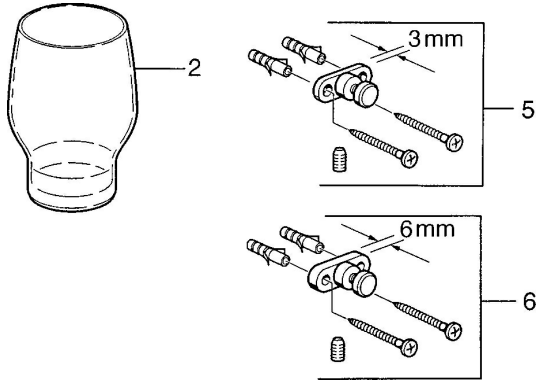

EAN: 4015474531734
static.hansa.com/03190900

Spare parts

SP03190900

| | Name | Code |
|---|---|----------|
| 2 | Glass Transparent Discontinued | 59911627 |
| 5 | Fixing set Discontinued | 59911646 |