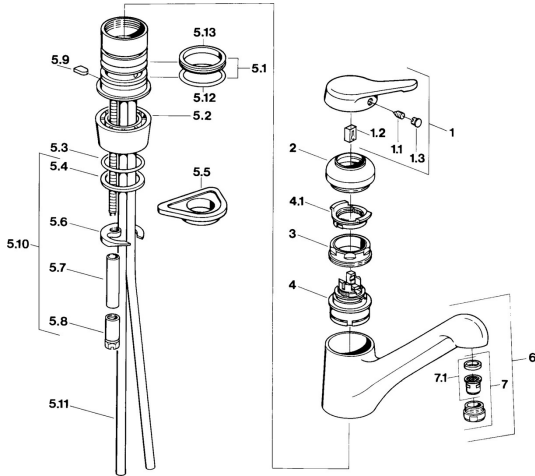

## Spare parts

### SP03142101

|      | Name  | Code     |
|------|---|----------|
| 1    | Lever Chrome <b>Discontinued</b>                        | 59910346 |
| 1.1  | Screw, M5x8, SW2.5                                      | 59904755 |
| 1.2  | Bushing   | 59904778 |
| 1.3  | Plug, hot/cold  | 59906705 |
| 2    | Covering cap Edelmessing <b>Discontinued</b>            | 59910334 |
| 2    | Covering cap Chrome <b>Discontinued</b>                 | 59910329 |
| 3    | Fixing screw, M50x1, SW45                               | 59904890 |
| 4    | Cartridge, 4.8 eco                                      | 59904601 |
| 4.1  | Hot water limiter                                       | 59904759 |
| 5.1  | Sealing kit   | 59904891 |
| 5.2  | Socket Chrome <b>Discontinued</b>                       | 59910335 |
| 5.3  | O-ring, d 38x3.5  | 59910236 |
| 5.4  | Gasket, 48x33.5x2                                       | 59902283 |
| 5.5  | Supporting plate  | 59910008 |
| 5.6  | Fixing plate  | 59904765 |
| 5.8  | Screw, M8x1, SW13                                       | 59904766 |
| 5.9  | Retainer <b>Discontinued</b>                            | 59905690 |
| 5.10 | Fixing set  | 59910749 |
| 5.11 | Flexible pipe, L=430, G3/8-M10x1                        | 59912515 |
| 5.11 | Coupling pipe <b>Discontinued</b>                       | 59910629 |
| 5.12 | O-ring, 47.22x3.53 <b>Discontinued</b>                  | 59911386 |
| 5.13 | Gasket, 40.3x6  | 59911387 |
| 6    | Spout Chrome <b>Discontinued</b>                        | 59910340 |
| 7    | Aerator, M24x1 STD CC A Edelmessing <b>Discontinued</b> | 59906580 |
| 7    | Aerator, M24x1 Mocha <b>Discontinued</b>                | 59904998 |
| 7    | Aerator, M24x1 STD HC A Chrome                          | 59902366 |
| 7    | Aerator, M24x1 A White <b>Discontinued</b>              | 59905419 |
| 7.1  | Aerator, M22/24 A                                       | 59902081 |