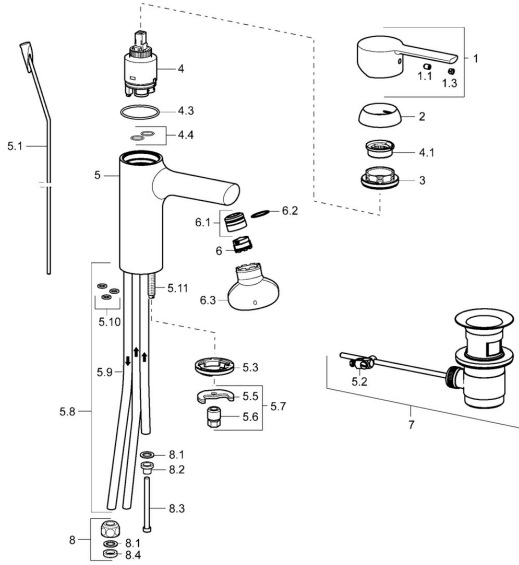

EAN: 4015474212671
static.hansa.com/03131173

Spare parts

SP03131173

	Name	Code
1	Lever Chrome	59913761
1.1	Screw, M5x8, SW2.5	59904755
1.3	Cover plug Chrome	59913762
2	Covering cap, 33x3 mm Chrome	59912504
3	Tightening nut, M40x1	1003409V
4	Cartridge, 3.5 Eco	59912324
4	Cartridge, 3.5 Classic	59913075
4.1	Temperature adjustment limiter	59912325
4.3	O-ring, d 28.24x2.62 Discontinued	59912590
4.4	O-ring, d 10.10x1.60 Discontinued	59905072
5.1	Pop-up operating rod Chrome	59913652
5.2	Swivel joint	59904624
5.3	Bottom seal	59914591
5.5	Fixing plate	59904765
5.6	Screw, M8x1, SW13	59904766
5.7	Fixing set	59910749
5.8	Pipe Discontinued	59913398
5.9	Pipe, M8x1, L=560	59912806
5.10	O-ring, 6x1.4	59913266
5.11	Fixing screw, M8x1, L=140	59912474
6	Aerator, M18.5x1	59913489
6.1	Fitting ring for aerator Chrome	59913654
6.3	Key for aerator, M18.5	59913367
7	Pop-up waste Chrome	59904620
8	Fitting nut	59904969
8.1	Sealing kit, 14.9x8.5x1	59902352
8.2	Sealing kit, 10x8	59902272
8.3	Hose	59902151
8.4	Gasket, 15x8x4 Discontinued	59902270
N.I.	Key, SW30/34	59912108