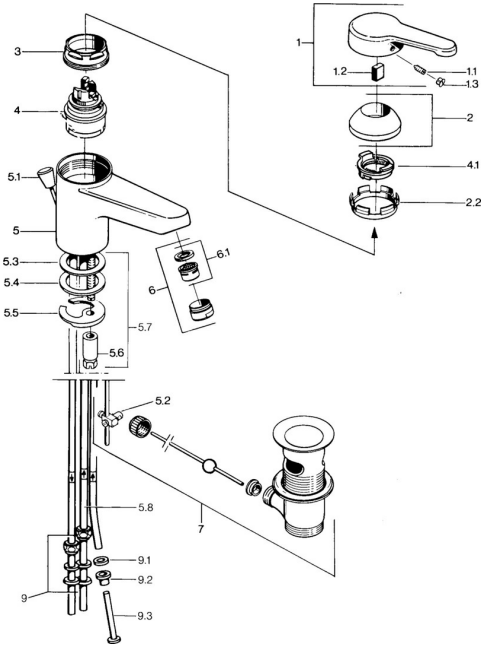

EAN: 4015474595286
static.hansa.com/0313110194

Spare parts

SP03131101

	Name	Code
1	Lever, L=99 mm, (-2011) Chrome	59913768
1.1	Screw, M5x8, SW2.5	59904755
1.2	Bushing	59904778
1.3	Plug, hot/cold	59906705
2	Covering cap Chrome	59906563
2.2	Fixing sleeve	59906695
3	Eye screw, M50x1, SW45	59904775
4	Cartridge, 4.8 eco	59904601
4.1	Hot water limiter	59904759
5.2	Swivel joint	59904624
5.3	O-ring, 42x3.5	59904764
5.4	Gasket, 48x33.5x2	59902283
5.5	Fixing plate	59904765
5.6	Screw, M8x1, SW13	59904766
5.7	Fixing set	59910749
6	Aerator, M24x1 A, low pressure Chrome	59902692
6	Aerator, M24x1 White	59905527
6.1	Aerator, M22/24, ND	59901553
7	Pop-up waste Chrome	59904620
7	Pop-up waste Edelmessing Discontinued	59906734
9	Fitting nut	59904969
9.1	Sealing kit, 14.9x8.5x1	59902352
9.2	Sealing kit, 10x8	59902272
9.3	Hose	59902151
N.I.	Washer with chain holder	59902219
N.I.	Plug	59906910