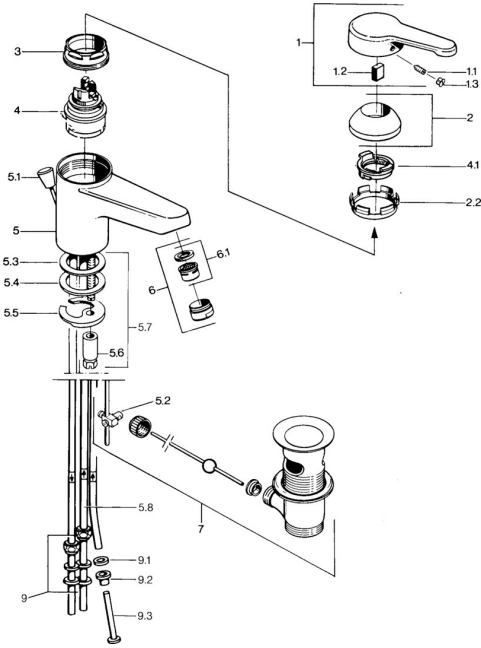

## Spare parts

### SP03131101

	Name	Code
1	Lever, L=99 mm, (-2011) Chrome	59913768
1.1	Screw, M5x8, SW2.5	59904755
1.2	Bushing	59904778
1.3	Plug, hot/cold	59906705
2	Covering cap Chrome	59906563
2.2	Fixing sleeve	59906695
3	Eye screw, M50x1, SW45	59904775
4	Cartridge, 4.8 eco	59904601
4.1	Hot water limiter	59904759
5.2	Swivel joint	59904624
5.3	O-ring, 42x3.5	59904764
5.4	Gasket, 48x33.5x2	59902283
5.5	Fixing plate	59904765
5.6	Screw, M8x1, SW13	59904766
5.7	Fixing set	59910749
6	Aerator, M24x1 A, low pressure Chrome	59902692
6	Aerator, M24x1 White	59905527
6.1	Aerator, M22/24, ND	59901553
7	Pop-up waste Chrome	59904620
7	Pop-up waste Edelmessing <span style="background-color: #cccccc; padding: 2px;">Discontinued</span>	59906734
9	Fitting nut	59904969
9.1	Sealing kit, 14.9x8.5x1	59902352
9.2	Sealing kit, 10x8	59902272
9.3	Hose	59902151
N.I.	Washer with chain holder	59902219
N.I.	Plug	59906910